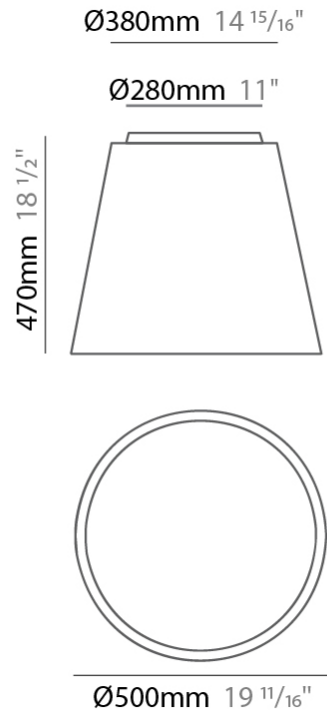

PROJECT
TYPE
SPECIFIER
QUANTITY
DATE

DRUM SURFACE

D112012-

base number Finish
Options

1. To build a product code in our configurator select the specify button on the base model # product page
2. To build a manual product code on this datasheet choose from the options listed below in blue font and add the suffix to the base model #

GENERAL

Series: Drum
Brand: Ole
Division: Design
Mounting Type: Surface
Mounting Location: Ceiling
Subcategory: Ambient

PHYSICAL

Shape: Drum
Diameter (mm): 500
Diameter (in): 19 11/16
Height (mm): 470
Height (in): 18 1/2
Light Distribution: Direct
Weight (kg): 3.3
Weight (lbs): 7.3
Diffuser: PMMA - Opal
Fixture Finish: BEI / BLK / BLU / COG / DGN / GRY / MRN / MOC / MUS / OLV / SIL / STN / TER / WHI
Holder Finish: BLK
Fixture Material: Fabric Cord / Metal
Upon Request: Other fabric cord colors available upon request (see downloadable finish chart)

ELECTRICAL

Number of Lamps: 3
Lamp Type: LED Retrofit
Lamp Shape: A19
Bulb Included: Bulb Not Included
Max. Wattage Per Lamp (W): 15
Lamp Base: E26
Input Voltage (V): 120
Upon Request: 277Vac / GU24

LED

OPTICAL

RATINGS AND CERTIFICATIONS

Certified By: Certified for North American Standards
IP rating: IP20