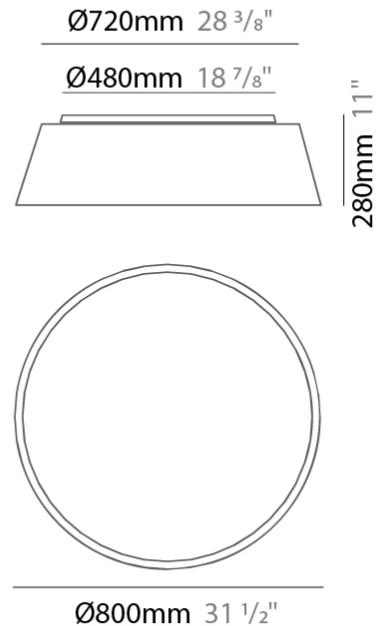

PROJECT
TYPE
SPECIFIER
QUANTITY
DATE

DRUM SURFACE

D112014-

base number   Finish
Options

1. To build a product code in our configurator select the specify button on the base model # product page
2. To build a manual product code on this datasheet choose from the options listed below in blue font and add the suffix to the base model #

GENERAL

Series: Drum
Brand: Ole
Division: Design
Mounting Type: Surface
Mounting Location: Ceiling
Subcategory: Ambient

PHYSICAL

Shape: Drum
Diameter (mm): 800
Diameter (in): 31 1/2
Height (mm): 280
Height (in): 11
Light Distribution: Direct
Weight (kg): 4.4
Weight (lbs): 9.7
Diffuser: PMMA - Opal
Fixture Finish: BEI / BLK / BLU / COG / DGN / GRY / MRN / MOC / MUS /
OLV / SIL / STN / TER / WHI
Holder Finish: Black
Fixture Material: Fabric Cord / Metal
Upon Request: Other fabric cord colors available upon request (see
downloadable finish chart)

ELECTRICAL

Number of Lamps: 4
Lamp Type: LED Retrofit
Lamp Shape: A19
Bulb Included: Bulb Not Included
Max. Wattage Per Lamp (W): 15
Lamp Base: E26
Input Voltage (V): 120
Upon Request: 277Vac / GU24

LED

OPTICAL

RATINGS AND CERTIFICATIONS

Certified By: Certified for North American Standards
IP rating: IP20